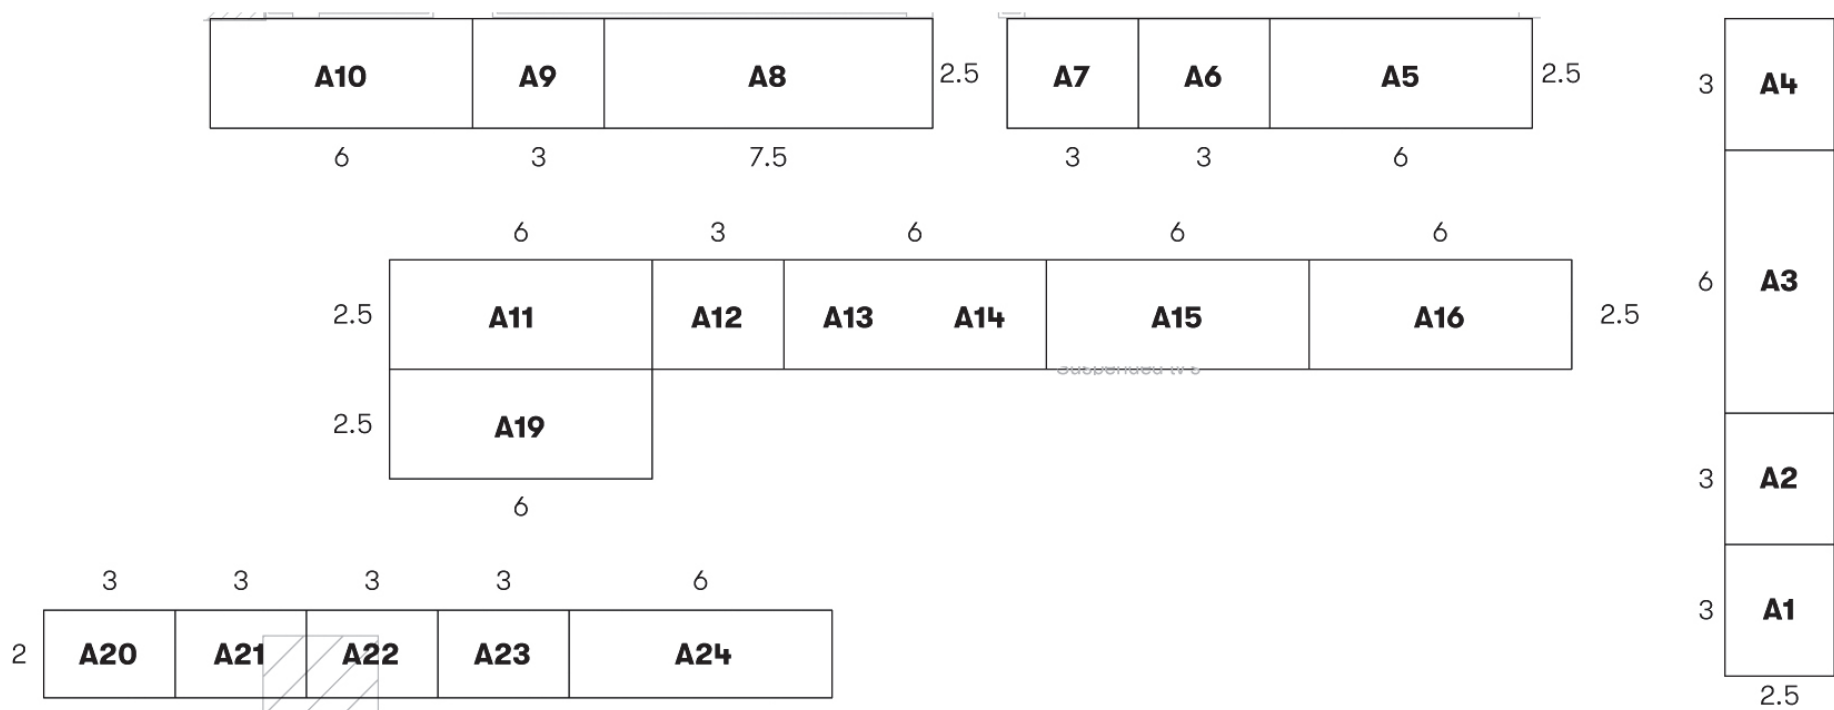

MELBOURNE GUITAR SHOW 2023 - LEVEL 1 FLOOR PLAN

MELBOURNE GUITAR SHOW 2023 - GROUND FLOOR PLAN