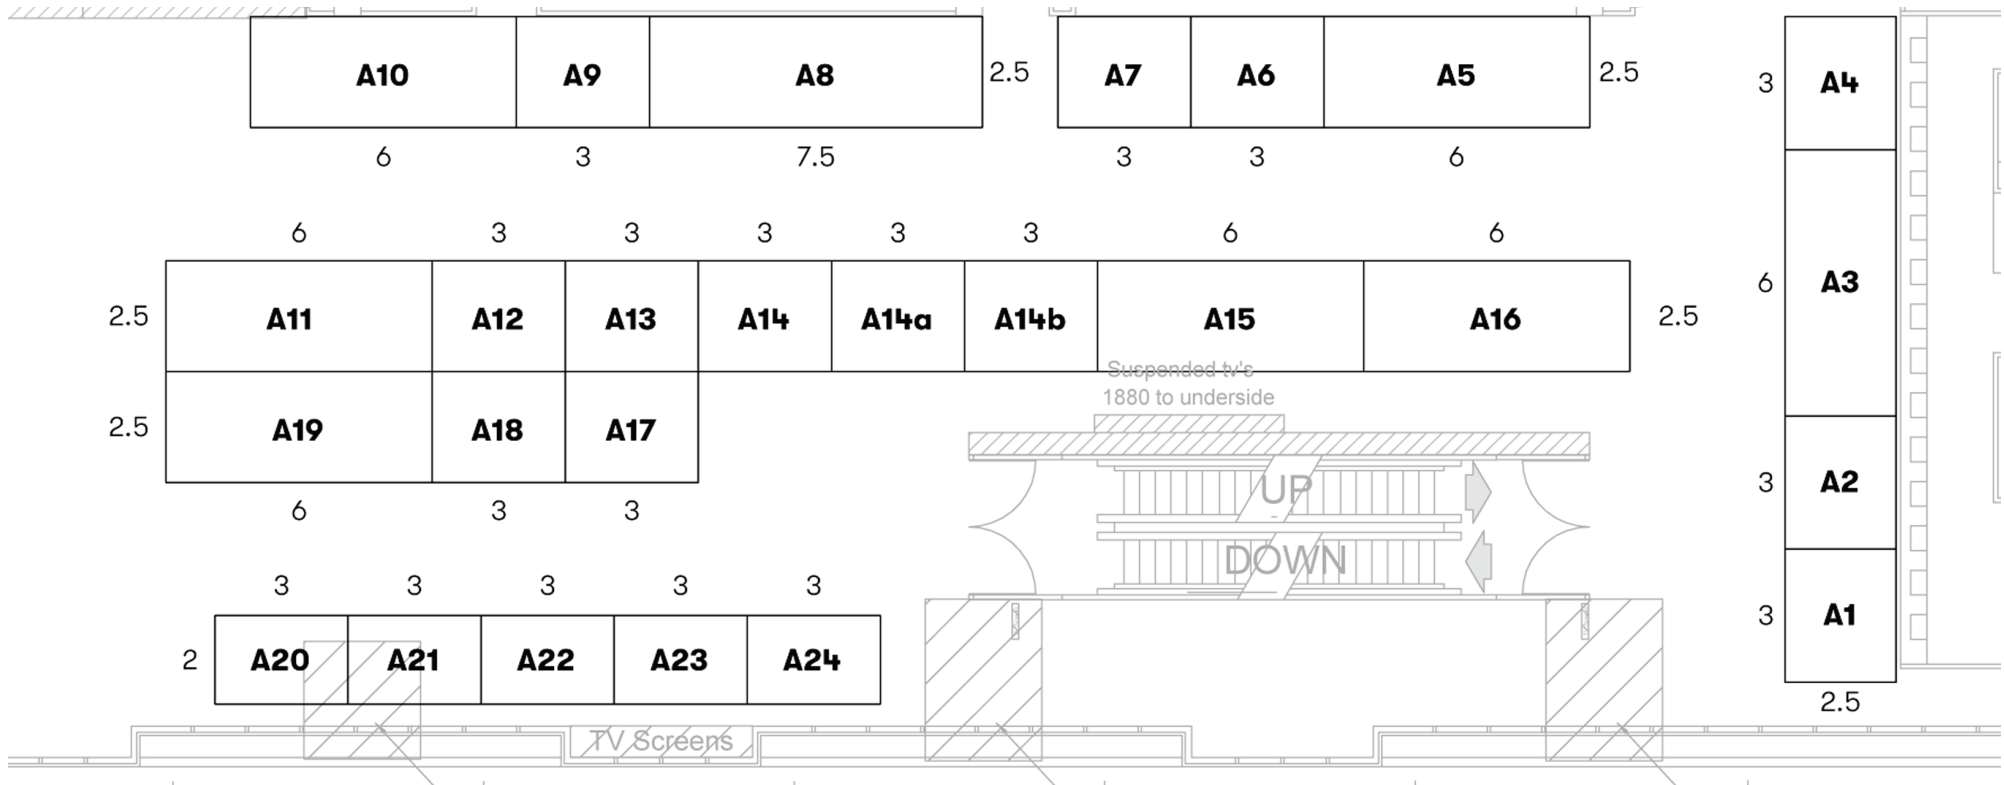

MELBOURNE GUITAR SHOW 2023 - LEVEL 1 FLOOR PLAN

MELBOURNE GUITAR SHOW 2023 - GROUND FLOOR PLAN